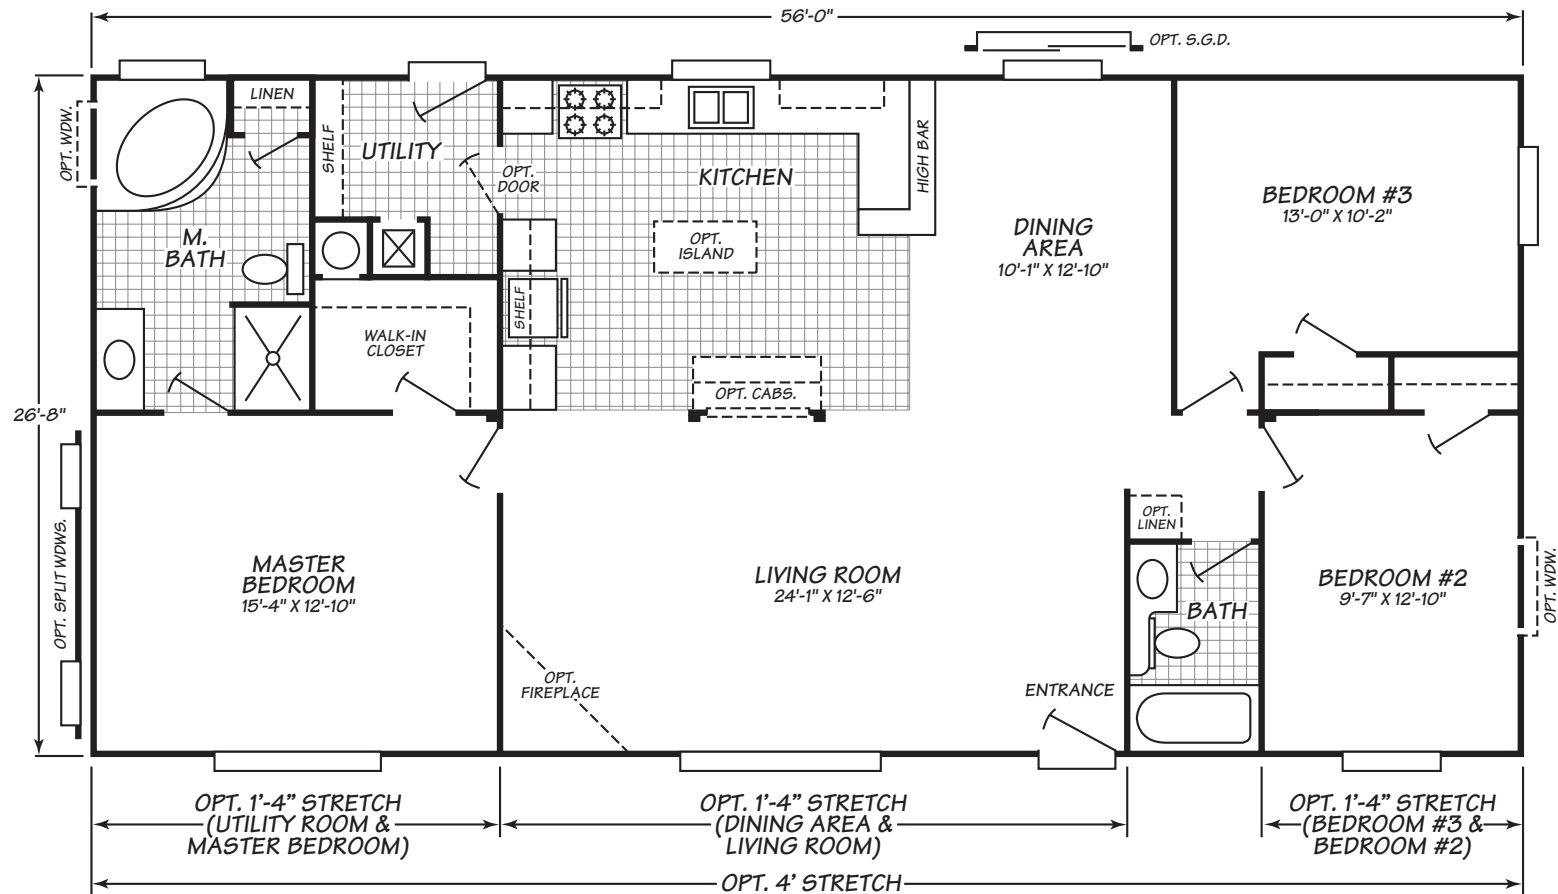

Stone Creek Series Model 4563S

3 Bedrooms • 2 Baths • 1,492 Square Feet

Fleetwood Homes reserves the right to change colors, prices, specifications, models, dimensions and materials without notice. Rendering and diagrams are meant to be representative and, in keeping with Fleetwood's policy of constant updating and improvement, may vary from the actual home. All dimensions are nominal and approximated. Square footage is measured from exterior wall to exterior wall, and is an approximate figure. Length indicated in floorplans is floor length only. The length of the hitch is not included. (Add four feet to arrive at transportable length.) Ask your retailer for specifics. PRICES AND SPECIFICATIONS SUBJECT TO CHANGE WITHOUT NOTICE OR OBLIGATION.